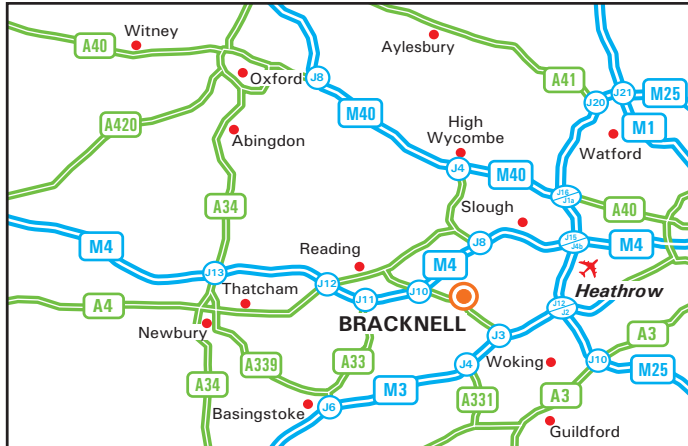

Solsis Limited
Waterside Park, Cookham Road
Bracknell, Berkshire RG12 1RB

Tel: 01344 401500
Fax: 01344 860663

From the M4

- Leave the M4 at junction 10 and join the A329(M) towards Bracknell.
- Exit A329(M) at 1st junction.
- At the roundabout turn left onto the B3430 London Road.
- Continue ahead over two roundabouts then at the third roundabout turn right onto Cain Road.
- At the next roundabout turn left onto Western Road.
- Take the first right onto Longshot Lane and second right onto Cookham Road.
- Follow the road to the left, turn right then left.
- You will find us situated on the left hand side.

From the M3

- Leave the M3 at junction 3 and join the A322 towards Bracknell.
- At the junction with the A322/A332 take the left slip lane and continue towards Bracknell.
- At Coral Reef roundabout take the second exit towards Bracknell and M4.
- At next roundabout continue straight on through double traffic lights and past Hilton Hotel on left.
- At the roundabout continue ahead towards M4 and Reading (Sports Centre on left).
- Take the second exit at the next roundabout, and at the Twin Bridges roundabout take the third exit onto the A329.
- Almost immediately turn left onto Easthamstead Road.
- At the T junction turn left onto Western Road, and continue for approx. 600 yards.
- Take the second left onto Longshot Lane and second right onto Cookham Road.
- Follow the road to the left, turn right then left.
- You will find us situated on the left hand side.

By Train

- The nearest train station is Bracknell which is mainline from London Waterloo. We are approximately 2 miles by taxi from the station.